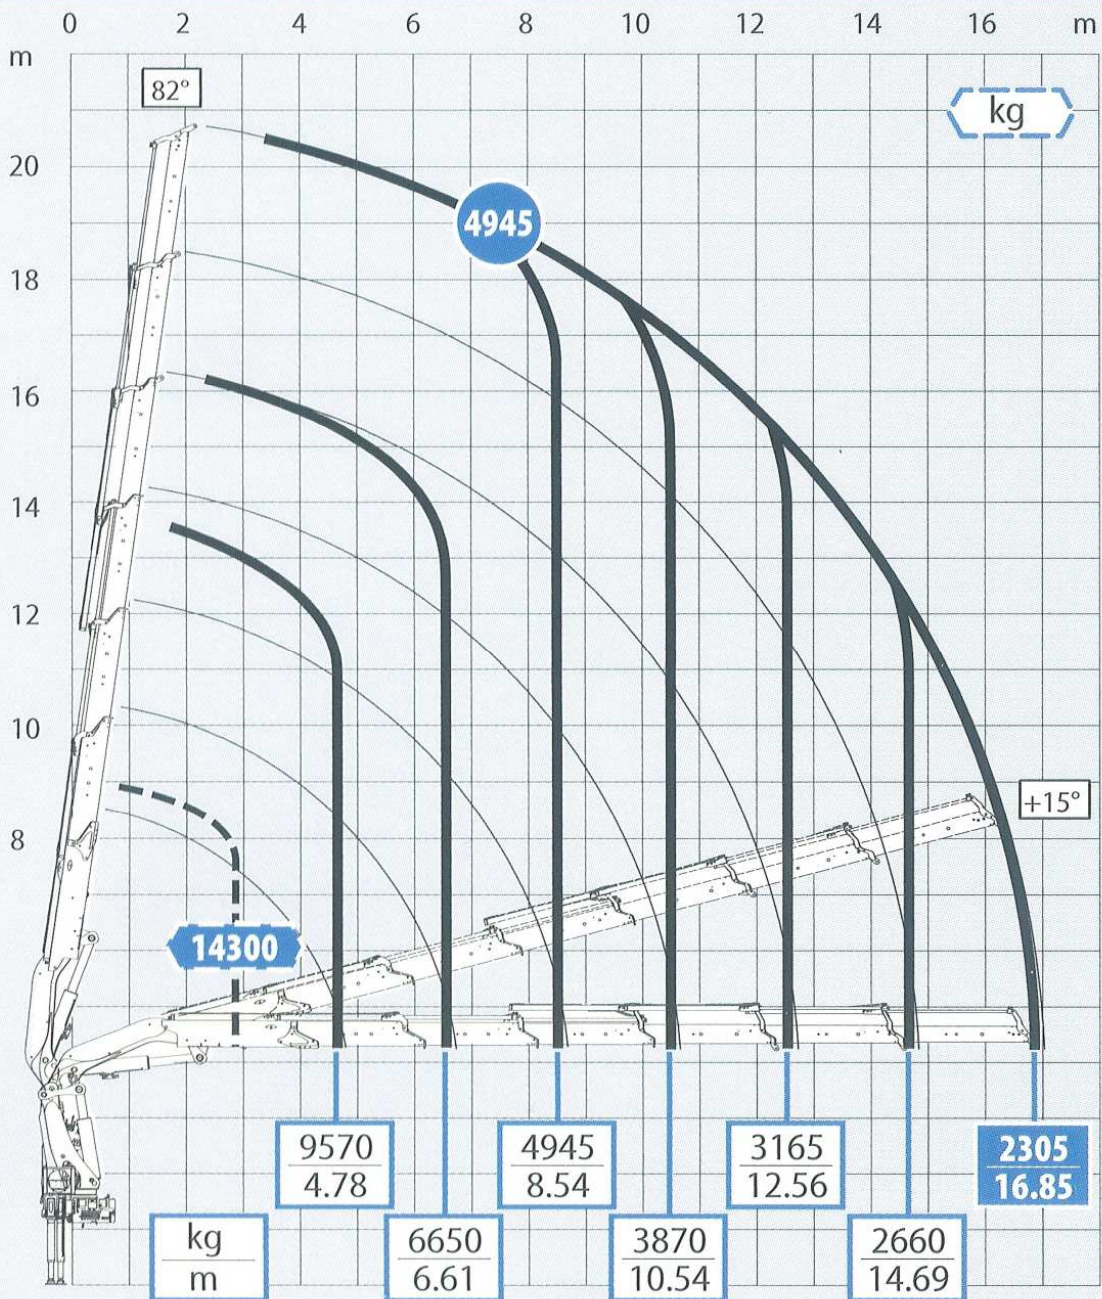

EFFER

CRANES  PEOPLE

525

PRELIMINARY

6S