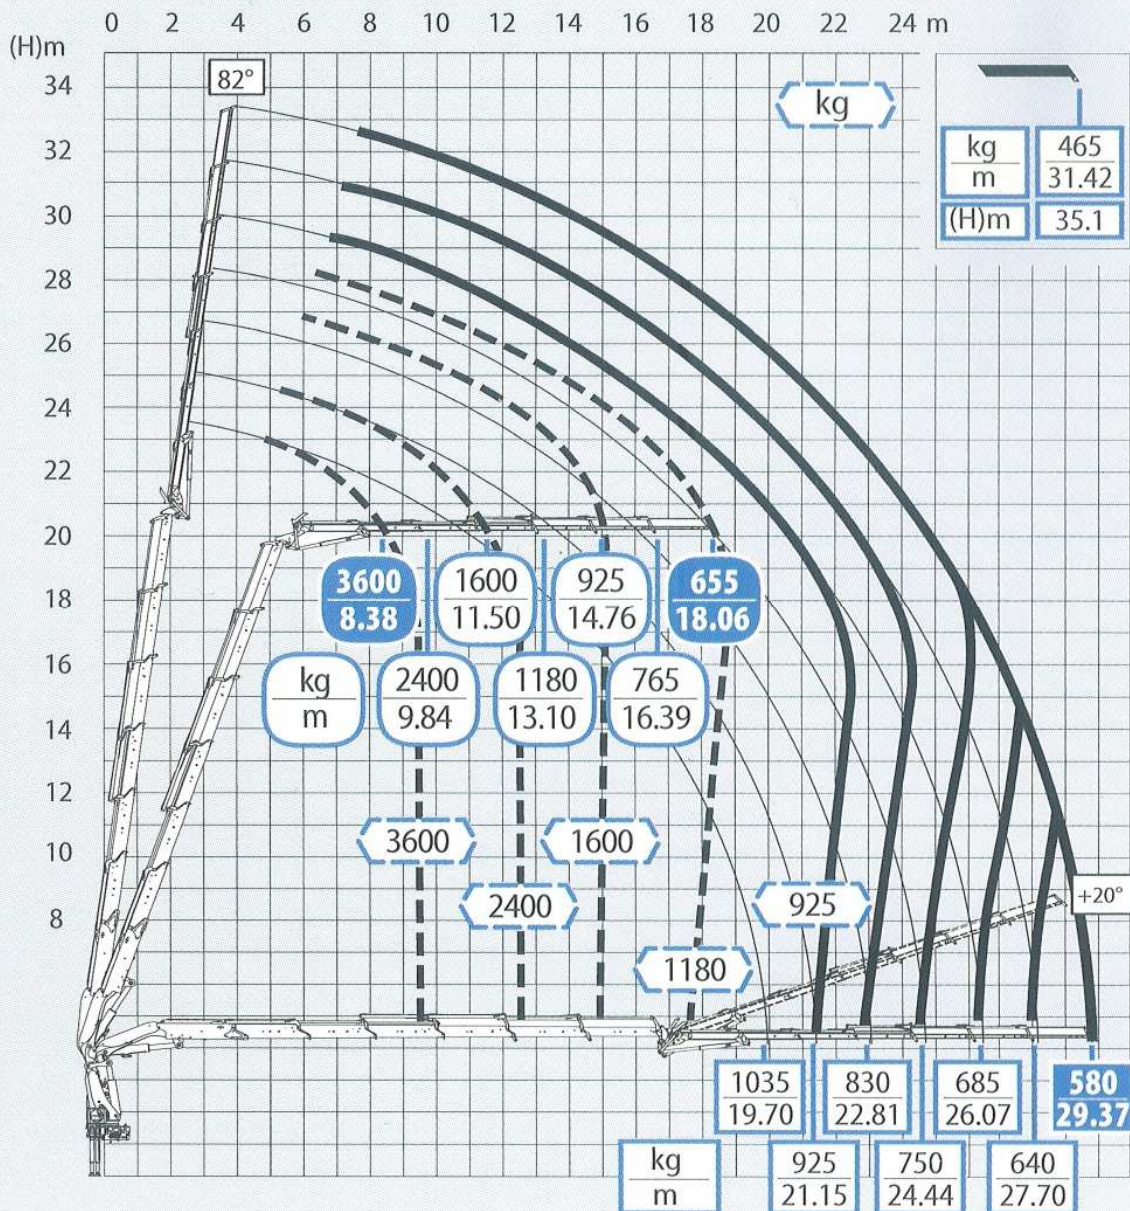

EFFER

CRANES  PEOPLE

525

6S+JIB 6S heavy duty

PRELIMINARY